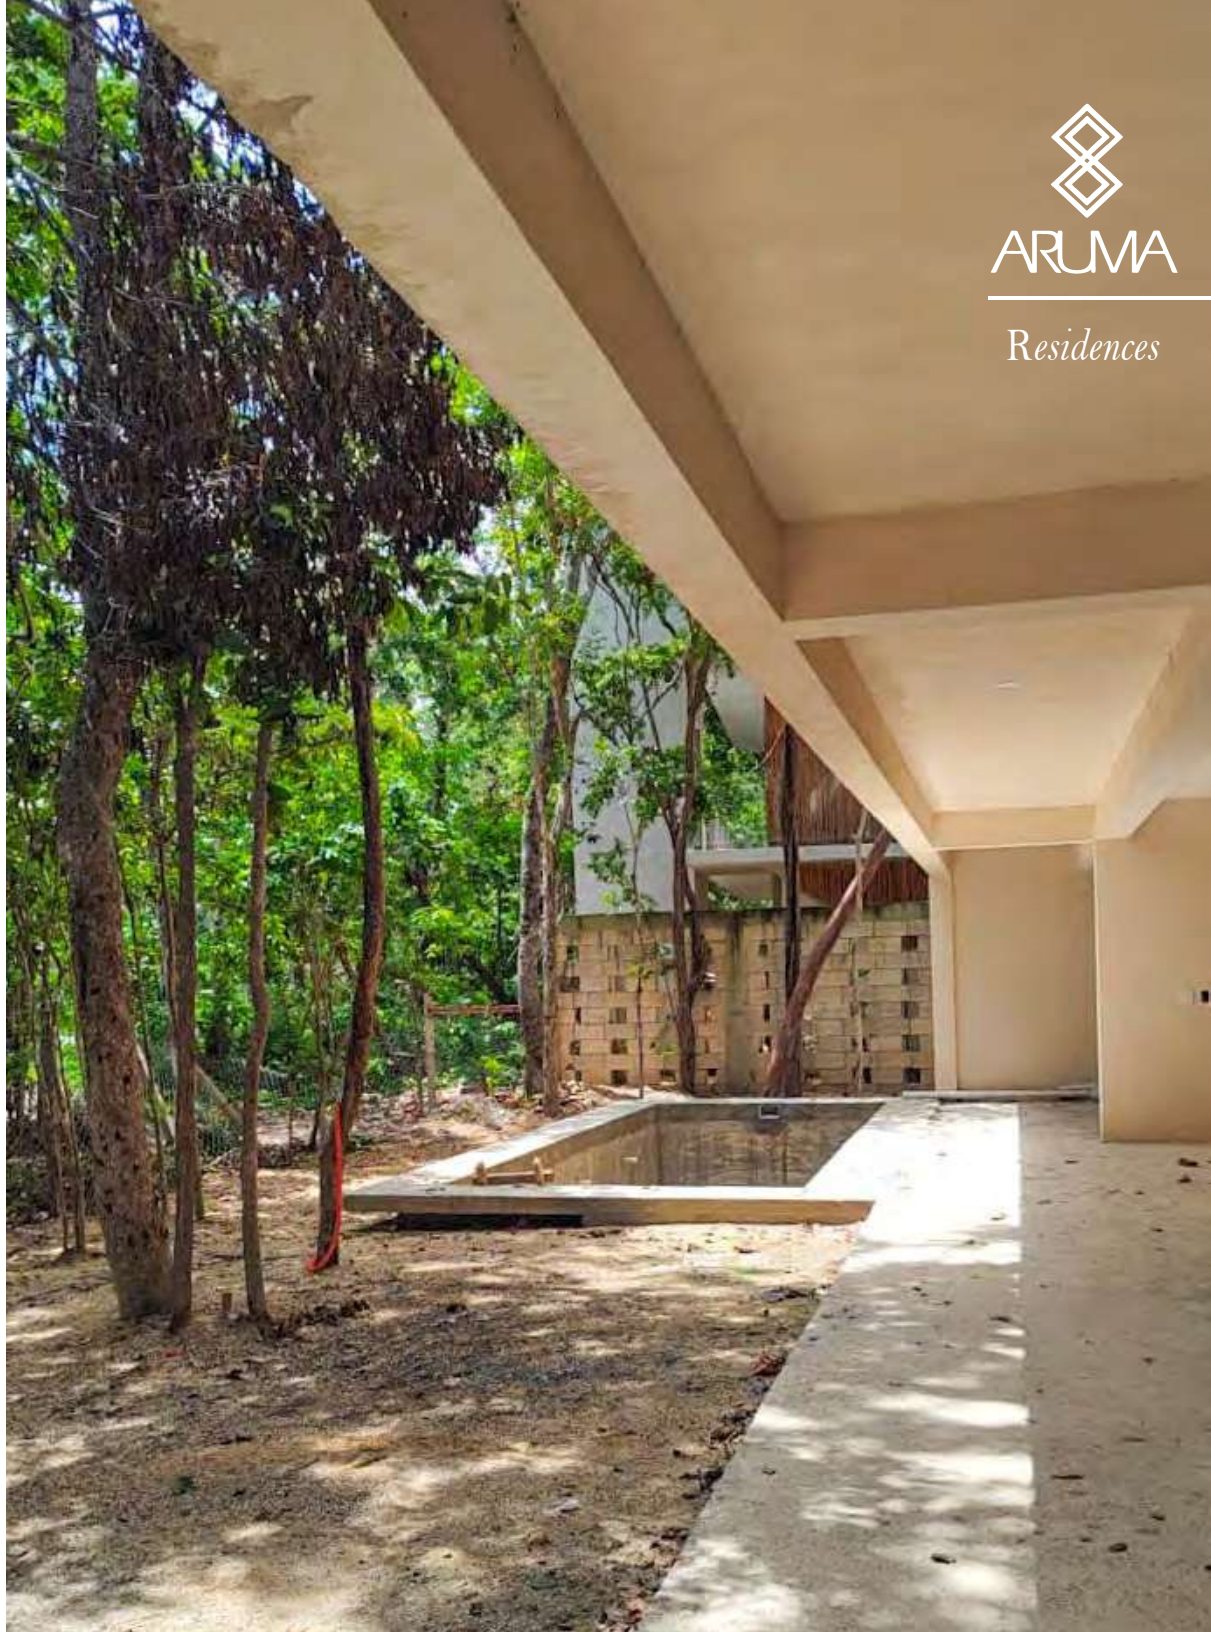

LOCALIZACIÓN

LOTES PREMIUM II
ALDEA ZAMA, LOTE 001
TULUM QUINTANA ROO

JB Architect | 2025 | Diseño Conceptual

VIVE

DESCUBRE

A romantic couple is embracing on a circular stone platform in the center of a large, dimly lit cave. The cave walls are covered in numerous stalactites of varying lengths, creating a textured and dramatic background. The water in the pool below is a clear, vibrant turquoise color. The overall atmosphere is mysterious and intimate.

Terraza | Bar | Holistic Room

Infinity Pool | Salarium

Residences

UBICACIÓN

FINOS ACABADOS

AVANCE DE OBRA

ARUMA

Residences